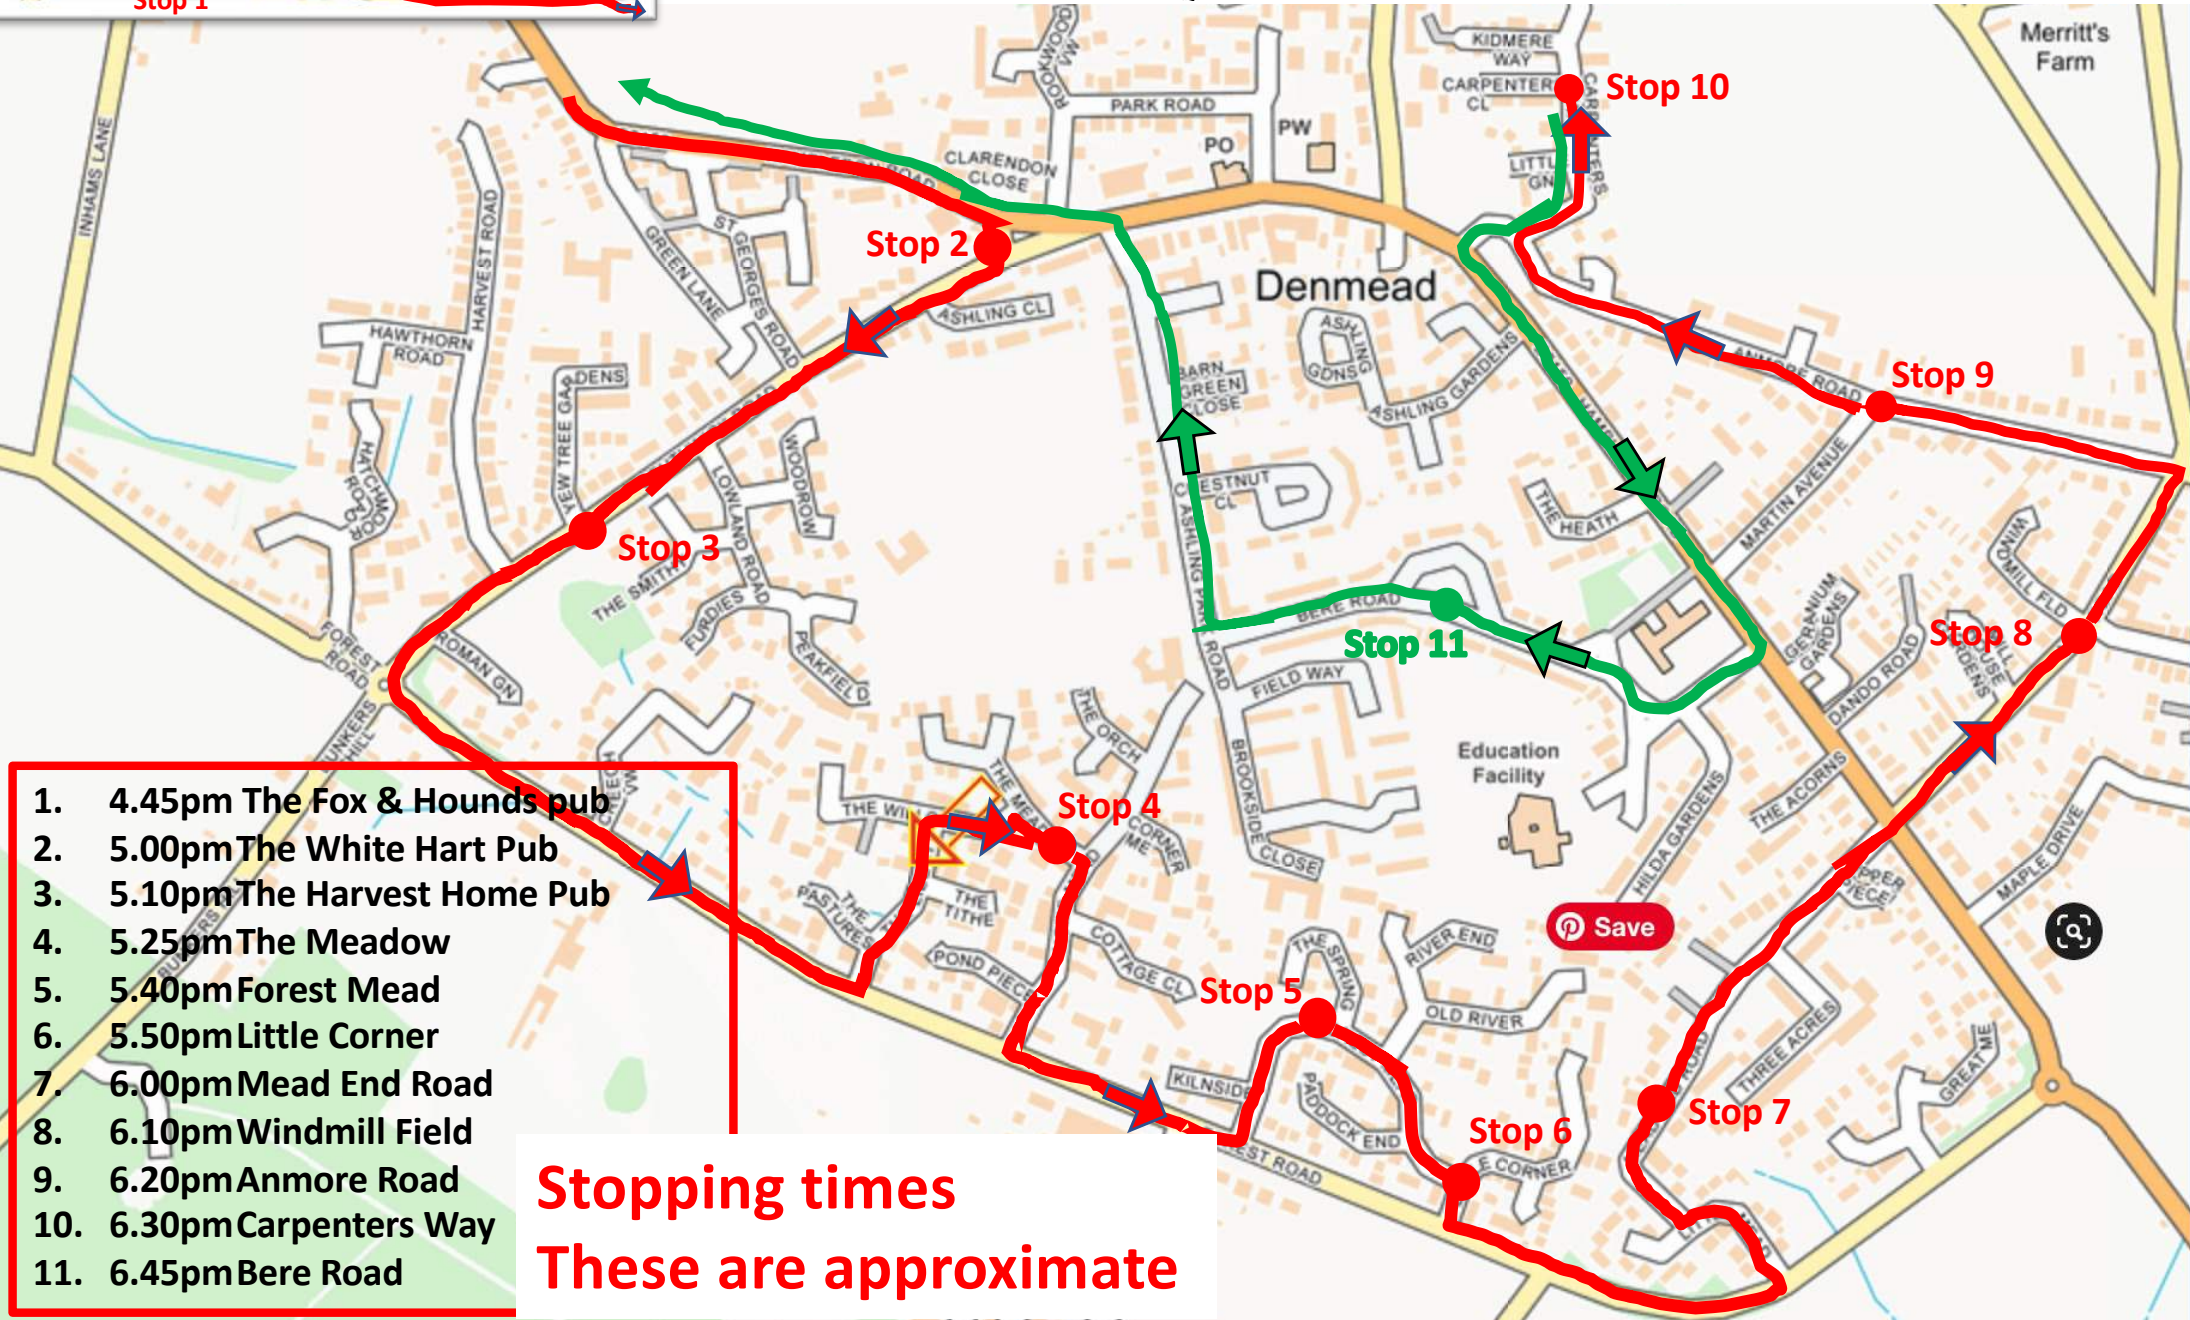

SANTA'S ROUTE

- 1. 4.45pm The Fox & Hounds pub
- 2. 5.00pm The White Hart Pub
- 3. 5.10pm The Harvest Home Pub
- 4. 5.25pm The Meadow
- 5. 5.40pm Forest Mead
- 6. 5.50pm Little Corner
- 7. 6.00pm Mead End Road
- 8. 6.10pm Windmill Field
- 9. 6.20pm Anmore Road
- 10. 6.30pm Carpenters Way
- 11. 6.45pm Bere Road

Stopping times
These are approximate