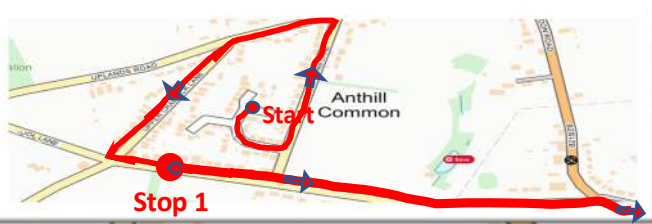

SANTA'S ROUTE

- 1. 4.45pm The Fox & Hounds pub
- 2. 5.00pm The White Hart Pub
- 3. 5.10pm The Harvest Home Pub
- 4. 5.25pm The Meadow
- 5. 5.40pm Forest Mead
- 6. 5.50pm Little Corner
- 7. 6.00pm Mead End Road
- 8. 6.10pm Windmill Field
- 9. 6.20pm Anmore Road
- 10. 6.30pm Carpenters Way
- 11. 6.45pm Bere Road

Stopping times
These are approximate